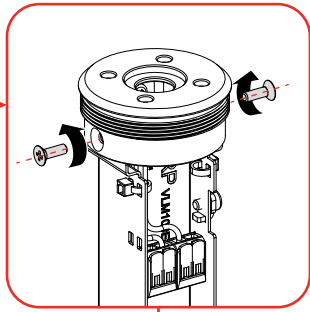

EU / Worldwide

1

A