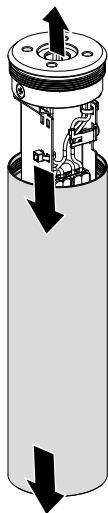

For USA / Canada only

T4601018
T4600018

+

T4683018
T4683118

Suitable for **damp**
location

Convient pour les
endroits **légèrement**
humides

Adecuado para
lugares **ligeramente**
húmedos

A

1