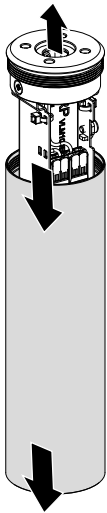

Artemide®

LA LINEA SMD KIT

design
BIG

i

i

A T468301X
LA LINEA SMD
DRIVER BOX

B T468311X
LA LINEA SMD
FIXING BOX

EU / Worldwide

1

A

2

3

4

220 / 240 Vac

5

6