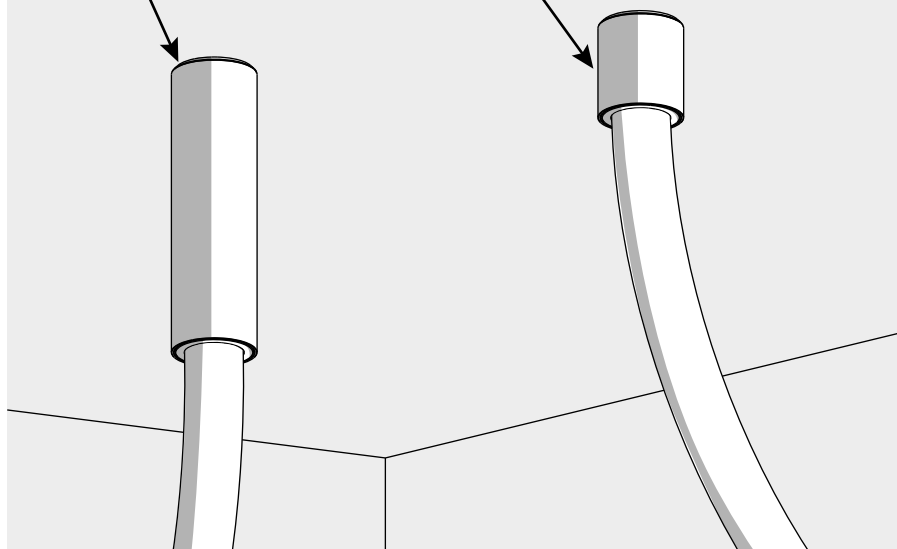

Artemide®

LA LINEA SMD KIT

design
BIG

i

i

A T468301X
LA LINEA SMD
DRIVER BOX

B T468311X
LA LINEA SMD
FIXING BOX

EU / Worldwide