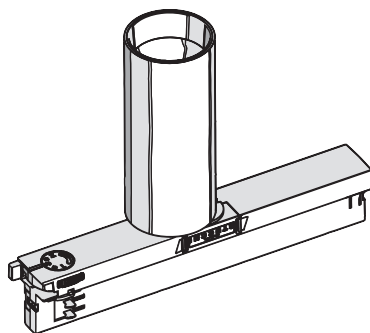

Artemide[®]

ARCHITECTURAL

VECTOR 55 TRACK INTEGRALIS[®]

design
Carlotta De Bevilacqua

i

Artemide
INTEGRALIS

To use with Stucchi series 9000 track system only

4a

4b

1 = L1
2 = L2
3 = L3

4c

5

6

7

GET IT ON
Google Play

Download on the
App Store