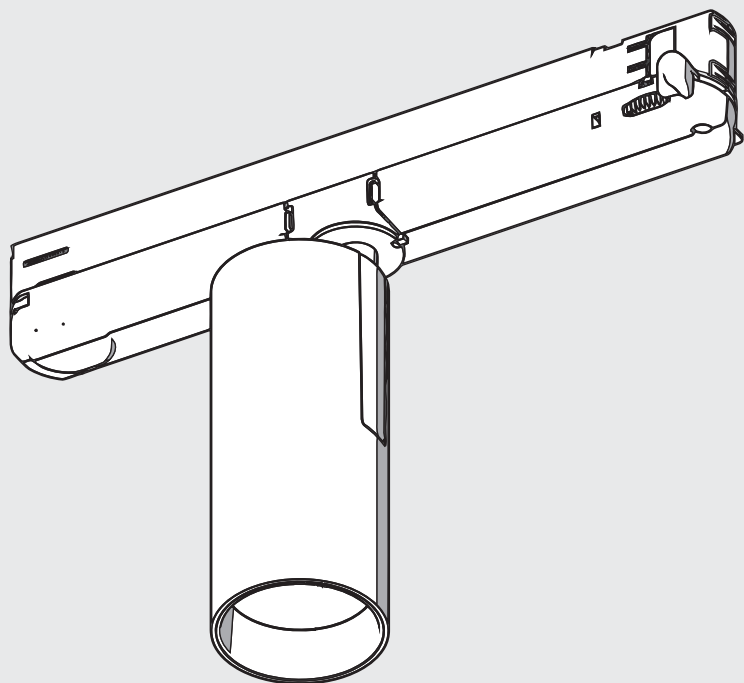

Artemide[®]

ARCHITECTURAL

VECTOR 55 TRACK INTEGRALIS[®]

design
Carlotta De Bevilacqua

i

Artemide
INTEGRALIS

To use with Stucchi series 9000 track system only

4a

4b

1 = L1
2 = L2
3 = L3

4c

5

6

7

GET IT ON
Google Play

Download on the
App Store