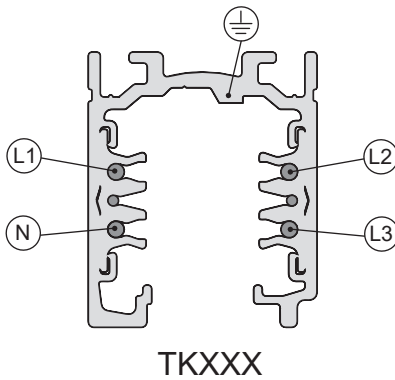

Artemide[®]

ARCHITECTURAL

VECTOR 55 TRACK INTEGRALIS[®]

design
Carlotta De Bevilacqua

i

Artemide
INTEGRALIS

To use with Stucchi series 9000 track system only

4a

4b

1 = L1
2 = L2
3 = L3

4c

5

6

7

GET IT ON
Google Play

Download on the
App Store