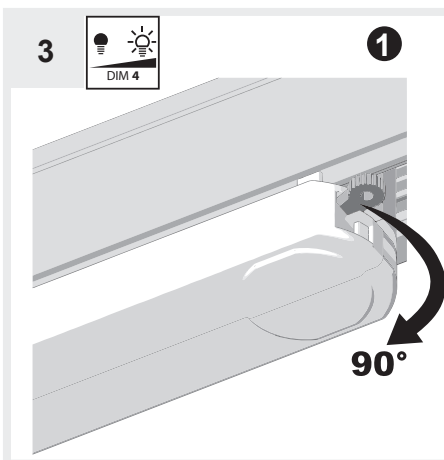

Artemide[®]

ARCHITECTURAL

VECTOR 55 TRACK INTEGRALIS[®]

design
Carlotta De Bevilacqua

i

Artemide
INTEGRALIS

To use with Stucchi series 9000 track system only

4a

4b

1 = L1
2 = L2
3 = L3

4c

5

6

7

GET IT ON
Google Play

Download on the
App Store