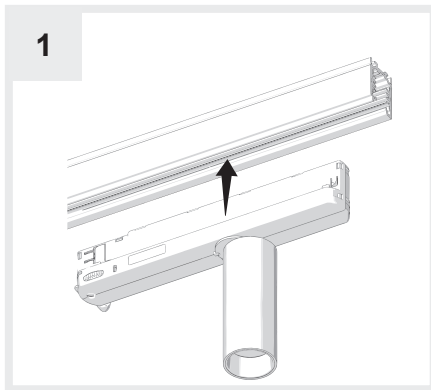

Artemide[®]

ARCHITECTURAL

VECTOR 55 TRACK INTEGRALIS[®]

design
Carlotta De Bevilacqua

i

Artemide
INTEGRALIS

To use with Stucchi series 9000 track system only

4a

4b

1 = L1
2 = L2
3 = L3

4c

5

6

7

GET IT ON
Google Play

Download on the
App Store